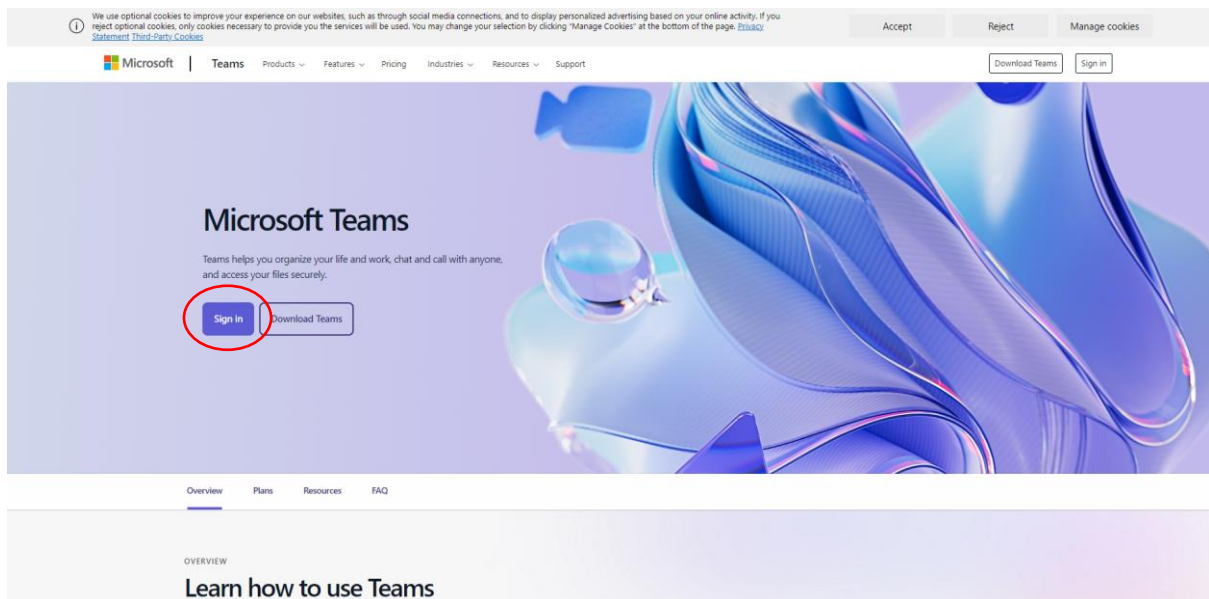

## Guide to login to Microsoft teams

1. Go to <https://www.microsoft.com/en-us/microsoft-teams/log-in>
2. Click on the sign in button.

3. You must then sign in with your email address and password and then you will be able to use teams.